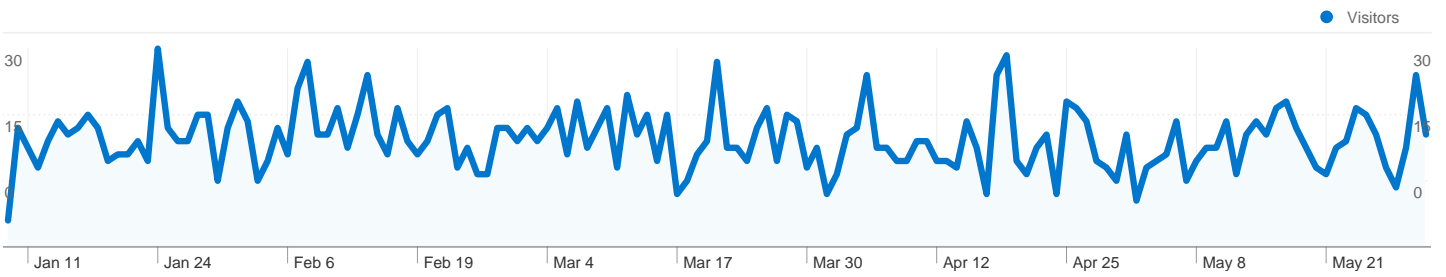

Site Usage

 **3,192** Visits

 **10.96%** Bounce Rate

 **12,909** Pageviews

 **00:02:10** Avg. Time on Site

 **4.04** Pages/Visit

 **22.46%** % New Visits

Visitors Overview

Visitors
717

Map Overlay

Traffic Sources Overview

- **Direct Traffic**
2,389.00 (74.84%)
- **Search Engines**
583.00 (18.26%)
- **Referring Sites**
220.00 (6.89%)

Content Overview

Pages	Pageviews	% Pageviews
/	3,005	23.28%
/index.php?option=com_jambo	2,333	18.07%
/index.php?option=com_conten	672	5.21%
/index.php?option=com_conten	426	3.30%
/index.php?option=com_conten	333	2.58%

717 people visited this site

 **3,192** Visits

 **717** Absolute Unique Visitors

 **12,909** Pageviews

 **4.04** Average Pageviews

 **00:02:10** Time on Site

 **10.96%** Bounce Rate

 **22.46%** New Visits

3,192 visits came from 11 countries/territories

Site Usage

Country/Territory	Visits	Pages/Visit	Avg. Time on Site	% New Visits	Bounce Rate
Belgium	3,115	4.07	00:02:08	21.86%	10.56%
Spain	44	3.45	00:05:54	27.27%	6.82%
Netherlands	17	1.88	00:00:32	94.12%	70.59%
United Kingdom	6	4.33	00:01:56	16.67%	0.00%
United States	3	1.33	00:00:07	100.00%	66.67%
Czech Republic	2	9.00	00:06:41	50.00%	0.00%
Russia	1	1.00	00:00:00	100.00%	100.00%
Switzerland	1	1.00	00:00:00	100.00%	100.00%
Germany	1	1.00	00:00:00	100.00%	100.00%