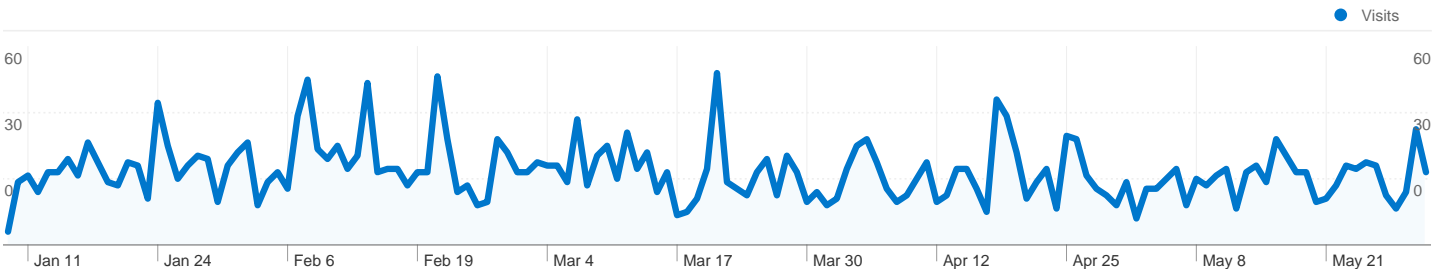

All traffic sources sent a total of 3,192 visits

74.84% Direct Traffic

6.89% Referring Sites

18.26% Search Engines

- Direct Traffic
  2,389.00 (74.84%)
- Search Engines
  583.00 (18.26%)
- Referring Sites
  220.00 (6.89%)

Top Traffic Sources

Sources	Visits	% visits	Keywords	Visits	% visits
(direct) ((none))	2,389	74.84%	kvv eendracht	135	23.16%
google (organic)	580	18.17%	kvve	110	18.87%
koerselonline.be (referral)	144	4.51%	vk de raaf 2010	68	11.66%
oc76.be (referral)	24	0.75%	de gul koersel	26	4.46%
sn129w.snt129.mail.live.com	15	0.47%	kvve de gul	26	4.46%