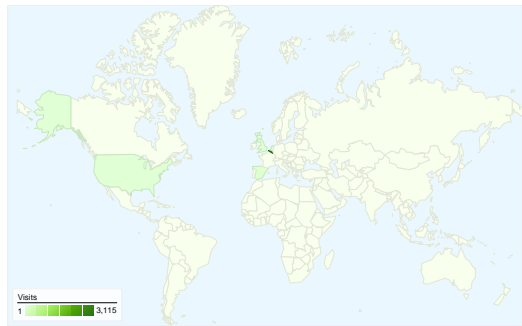

Site Usage

 **3,192** Visits

 **10.96%** Bounce Rate

 **12,909** Pageviews

 **00:02:10** Avg. Time on Site

 **4.04** Pages/Visit

 **22.46%** % New Visits

Visitors Overview

Visitors
717

Map Overlay

Traffic Sources Overview

- **Direct Traffic**
2,389.00 (74.84%)
- **Search Engines**
583.00 (18.26%)
- **Referring Sites**
220.00 (6.89%)

Content Overview

Pages	Pageviews	% Pageviews
/	3,005	23.28%
/index.php?option=com_jambo	2,333	18.07%
/index.php?option=com_conten	672	5.21%
/index.php?option=com_conten	426	3.30%
/index.php?option=com_conten	333	2.58%

All traffic sources sent a total of 3,192 visits

 74.84% Direct Traffic

 6.89% Referring Sites

 18.26% Search Engines

- Direct Traffic
2,389.00 (74.84%)
- Search Engines
583.00 (18.26%)
- Referring Sites
220.00 (6.89%)

3,192 visits came from 11 countries/territories

Site Usage

Country/Territory	Visits	Pages/Visit	Avg. Time on Site	% New Visits	Bounce Rate
Belgium	3,115	4.07	00:02:08	21.86%	10.56%
Spain	44	3.45	00:05:54	27.27%	6.82%
Netherlands	17	1.88	00:00:32	94.12%	70.59%
United Kingdom	6	4.33	00:01:56	16.67%	0.00%
United States	3	1.33	00:00:07	100.00%	66.67%
Czech Republic	2	9.00	00:06:41	50.00%	0.00%
Russia	1	1.00	00:00:00	100.00%	100.00%
Switzerland	1	1.00	00:00:00	100.00%	100.00%
Germany	1	1.00	00:00:00	100.00%	100.00%