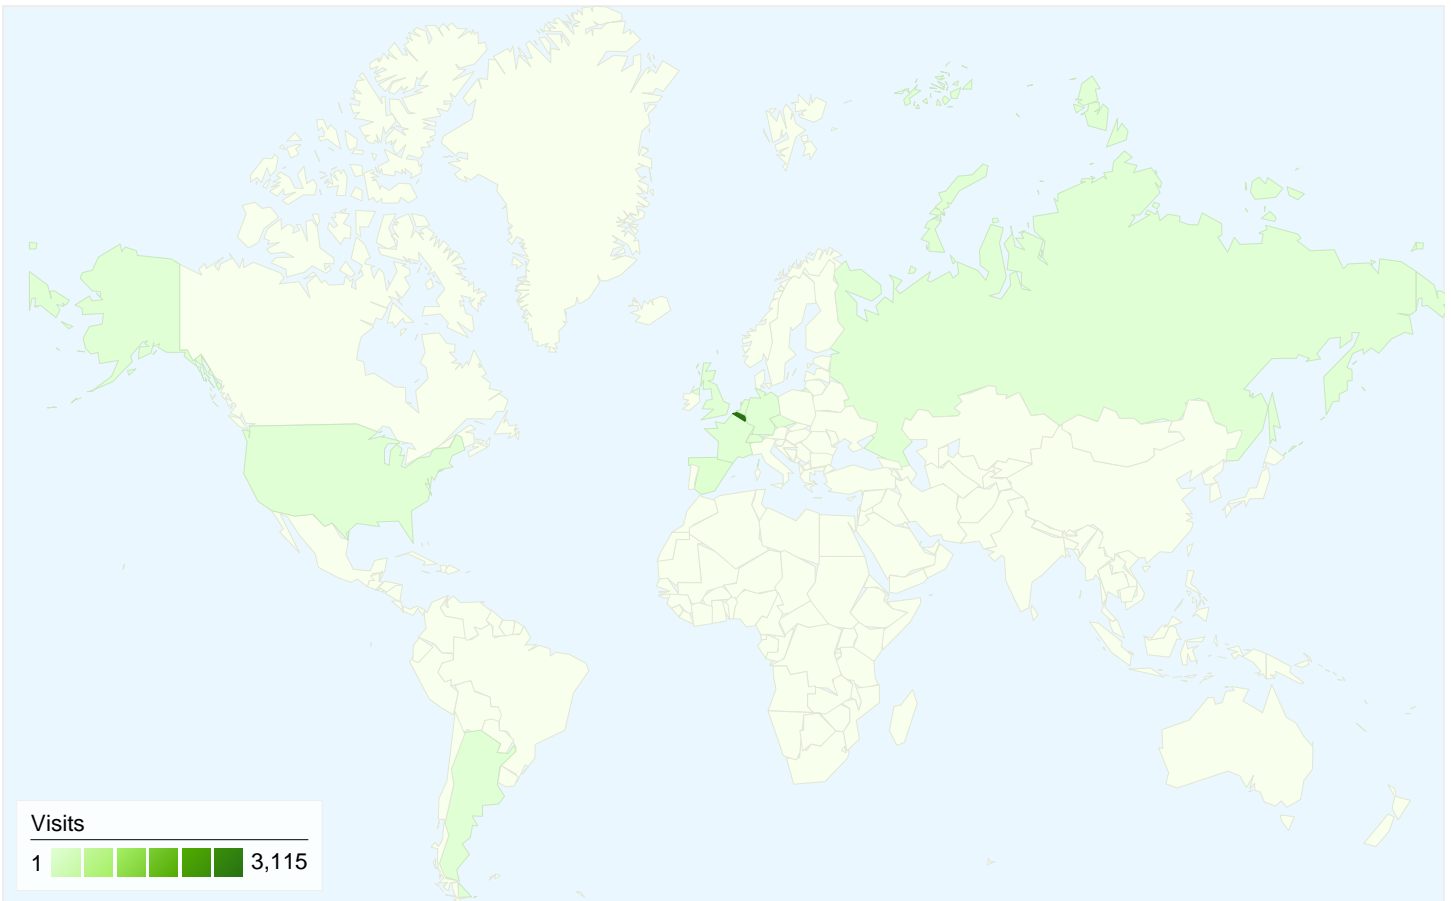

Visitors
717

Map Overlay

Traffic Sources Overview

- **Direct Traffic**
2,389.00 (74.84%)
- **Search Engines**
583.00 (18.26%)
- **Referring Sites**
220.00 (6.89%)

Content Overview

Pages	Pageviews	% Pageviews
/	3,005	23.28%
/index.php?option=com_jambo	2,333	18.07%
/index.php?option=com_conten	672	5.21%
/index.php?option=com_conten	426	3.30%
/index.php?option=com_conten	333	2.58%

717 people visited this site

 **3,192** Visits

 **717** Absolute Unique Visitors

 **12,909** Pageviews

 **4.04** Average Pageviews

 **00:02:10** Time on Site

 **10.96%** Bounce Rate

 **22.46%** New Visits

All traffic sources sent a total of 3,192 visits

 74.84% Direct Traffic

 6.89% Referring Sites

 18.26% Search Engines

- Direct Traffic
2,389.00 (74.84%)
- Search Engines
583.00 (18.26%)
- Referring Sites
220.00 (6.89%)

3,192 visits came from 11 countries/territories

Site Usage

Country/Territory	Visits	Pages/Visit	Avg. Time on Site	% New Visits	Bounce Rate
Belgium	3,115	4.07	00:02:08	21.86%	10.56%
Spain	44	3.45	00:05:54	27.27%	6.82%
Netherlands	17	1.88	00:00:32	94.12%	70.59%
United Kingdom	6	4.33	00:01:56	16.67%	0.00%
United States	3	1.33	00:00:07	100.00%	66.67%
Czech Republic	2	9.00	00:06:41	50.00%	0.00%
Russia	1	1.00	00:00:00	100.00%	100.00%
Switzerland	1	1.00	00:00:00	100.00%	100.00%
Germany	1	1.00	00:00:00	100.00%	100.00%