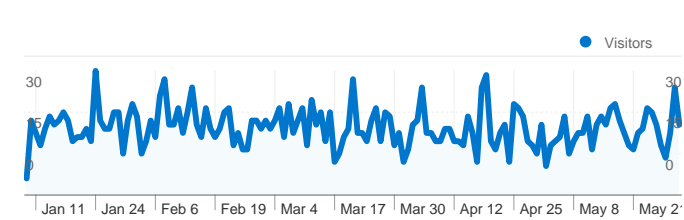

Site Usage

 **3,192** Visits

 **10.96%** Bounce Rate

 **12,909** Pageviews

 **00:02:10** Avg. Time on Site

 **4.04** Pages/Visit

 **22.46%** % New Visits

Visitors Overview

717 people visited this site

 **3,192** Visits

 **717** Absolute Unique Visitors

 **12,909** Pageviews

 **4.04** Average Pageviews

 **00:02:10** Time on Site

 **10.96%** Bounce Rate

 **22.46%** New Visits

3,192 visits came from 11 countries/territories

Site Usage

Country/Territory	Visits	Pages/Visit	Avg. Time on Site	% New Visits	Bounce Rate
Belgium	3,115	4.07	00:02:08	21.86%	10.56%
Spain	44	3.45	00:05:54	27.27%	6.82%
Netherlands	17	1.88	00:00:32	94.12%	70.59%
United Kingdom	6	4.33	00:01:56	16.67%	0.00%
United States	3	1.33	00:00:07	100.00%	66.67%
Czech Republic	2	9.00	00:06:41	50.00%	0.00%
Russia	1	1.00	00:00:00	100.00%	100.00%
Switzerland	1	1.00	00:00:00	100.00%	100.00%
Germany	1	1.00	00:00:00	100.00%	100.00%

France	1	4.00	00:00:39	0.00%	0.00%
					1 - 10 of 11

Pages on this site were viewed a total of 12,909 times

 **12,909** Pageviews

 **10,937** Unique Views

 **10.96%** Bounce Rate

Top Content

Pages	Pageviews	% Pageviews
/	3,005	23.28%
/index.php?option=com_jambook&Itemid=58	2,333	18.07%
/index.php?option=com_content&view=frontpage&Itemid=28	672	5.21%
/index.php?option=com_content&view=category&id=36&Itemid=2	426	3.30%
/index.php?option=com_content&view=article&id=69&Itemid=29	333	2.58%