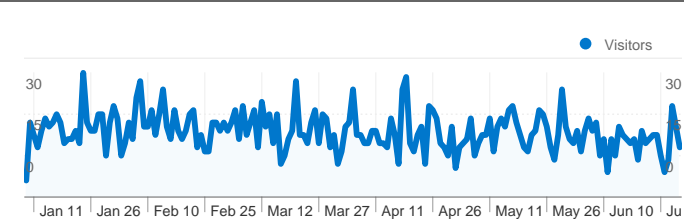

Site Usage

 **3,720** Visits

 **10.97%** Bounce Rate

 **14,608** Pageviews

 **00:02:03** Avg. Time on Site

 **3.93** Pages/Visit

 **22.50%** % New Visits

Visitors Overview

837 people visited this site

 **3,720** Visits

 **837** Absolute Unique Visitors

 **14,608** Pageviews

 **3.93** Average Pageviews

 **00:02:03** Time on Site

 **10.97%** Bounce Rate

 **22.50%** New Visits

3,720 visits came from 13 countries/territories

Site Usage

Country/Territory	Visits	Pages/Visit	Avg. Time on Site	% New Visits	Bounce Rate
Belgium	3,631	3.95	00:02:01	21.76%	10.49%
Spain	47	3.45	00:05:34	29.79%	6.38%
Netherlands	22	2.27	00:00:30	95.45%	72.73%
United Kingdom	6	4.33	00:01:56	16.67%	0.00%
United States	3	1.33	00:00:07	100.00%	66.67%
Czech Republic	2	9.00	00:06:41	50.00%	0.00%
France	2	3.50	00:00:31	50.00%	0.00%
Germany	2	1.00	00:00:00	100.00%	100.00%
Argentina	1	1.00	00:00:00	100.00%	100.00%

South Africa	1	1.00	00:00:00	100.00%	100.00%
					1 - 10 of 13

Pages on this site were viewed a total of 14,608 times

 **14,608 Pageviews**

 **12,437 Unique Views**

 **10.97% Bounce Rate**

Top Content

Pages	Pageviews	% Pageviews
/	3,466	23.73%
/index.php?option=com_jambook&Itemid=58	2,742	18.77%
/index.php?option=com_content&view=frontpage&Itemid=28	780	5.34%
/index.php?option=com_content&view=category&id=36&Itemid=2	481	3.29%
/index.php?option=com_content&view=article&id=69&Itemid=29	388	2.66%