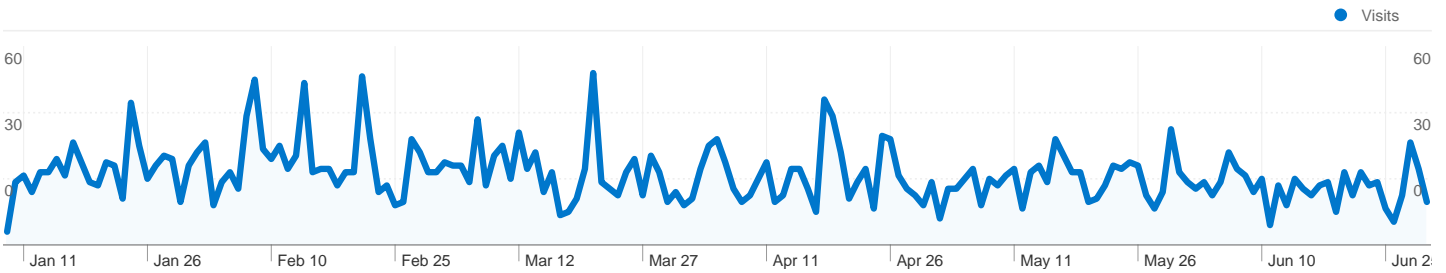

Site Usage

 **3,720** Visits

 **10.97%** Bounce Rate

 **14,608** Pageviews

 **00:02:03** Avg. Time on Site

 **3.93** Pages/Visit

 **22.50%** % New Visits

Visitors Overview

837 people visited this site

 **3,720** Visits

 **837** Absolute Unique Visitors

 **14,608** Pageviews

 **3.93** Average Pageviews

 **00:02:03** Time on Site

 **10.97%** Bounce Rate

 **22.50%** New Visits

All traffic sources sent a total of 3,720 visits

 74.46% Direct Traffic

 6.80% Referring Sites

 18.74% Search Engines

- Direct Traffic
2,770.00 (74.46%)
- Search Engines
697.00 (18.74%)
- Referring Sites
253.00 (6.80%)

3,720 visits came from 13 countries/territories

Site Usage

Country/Territory	Visits	Pages/Visit	Avg. Time on Site	% New Visits	Bounce Rate
Belgium	3,631	3.95	00:02:01	21.76%	10.49%
Spain	47	3.45	00:05:34	29.79%	6.38%
Netherlands	22	2.27	00:00:30	95.45%	72.73%
United Kingdom	6	4.33	00:01:56	16.67%	0.00%
United States	3	1.33	00:00:07	100.00%	66.67%
Czech Republic	2	9.00	00:06:41	50.00%	0.00%
France	2	3.50	00:00:31	50.00%	0.00%
Germany	2	1.00	00:00:00	100.00%	100.00%
Argentina	1	1.00	00:00:00	100.00%	100.00%