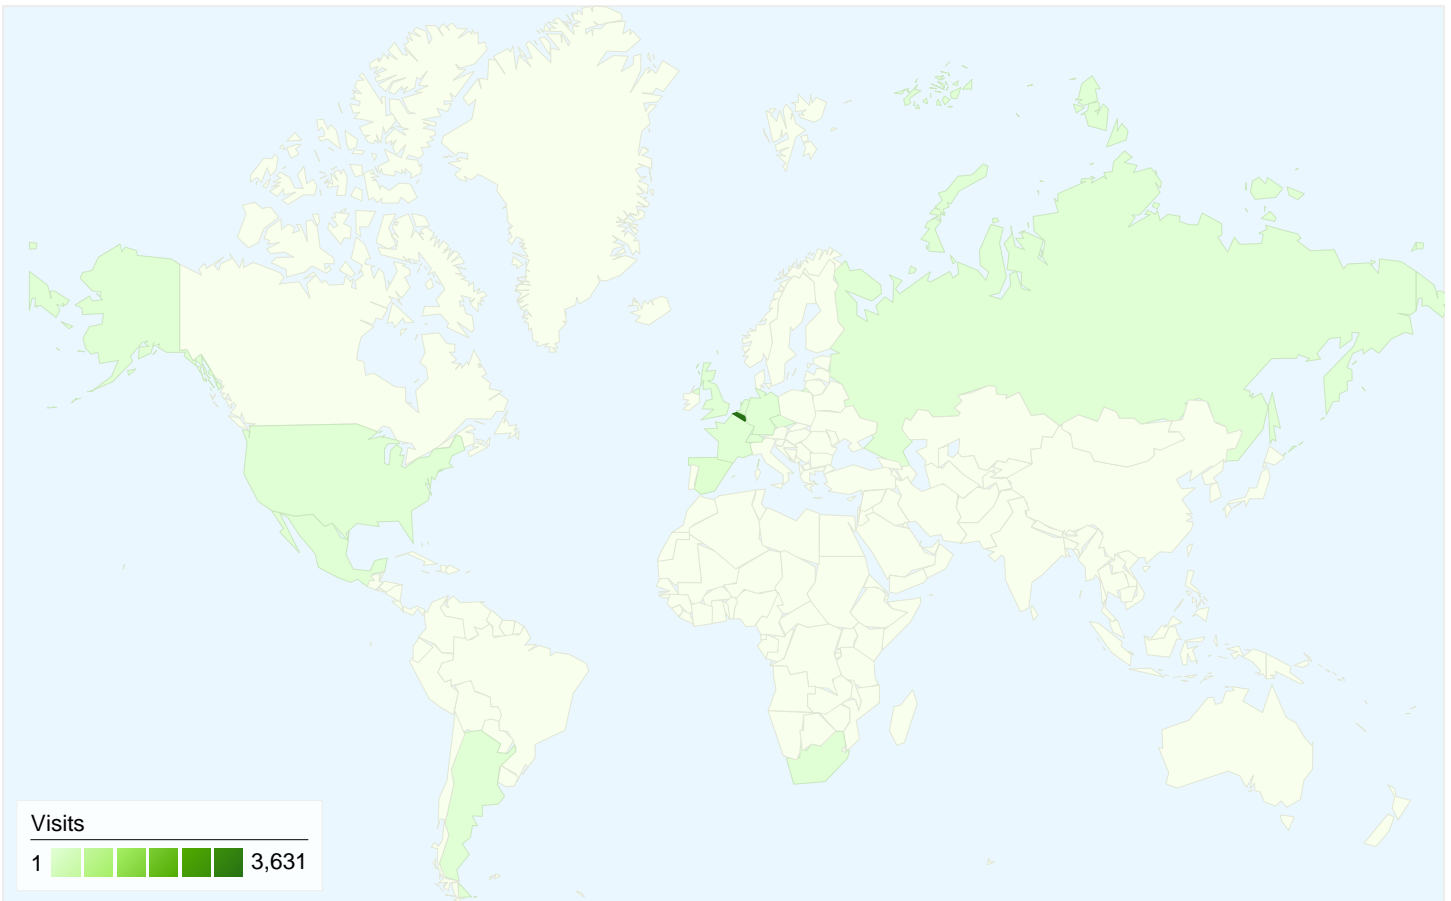

Visitors
837

Map Overlay

Traffic Sources Overview

- **Direct Traffic**
2,770.00 (74.46%)
- **Search Engines**
697.00 (18.74%)
- **Referring Sites**
253.00 (6.80%)

Content Overview

Pages	Pageviews	% Pageviews
/	3,466	23.73%
/index.php?option=com_jambo	2,742	18.77%
/index.php?option=com_conten	780	5.34%
/index.php?option=com_conten	481	3.29%
/index.php?option=com_conten	388	2.66%

All traffic sources sent a total of 3,720 visits

 74.46% Direct Traffic

 6.80% Referring Sites

 18.74% Search Engines

- Direct Traffic
2,770.00 (74.46%)
- Search Engines
697.00 (18.74%)
- Referring Sites
253.00 (6.80%)

Top Traffic Sources

Sources	Visits	% visits	Keywords	Visits	% visits
(direct) ((none))	2,770	74.46%	kvv eendracht	172	24.68%
google (organic)	694	18.66%	kvve	123	17.65%
koerselonline.be (referral)	165	4.44%	vk de raaf 2010	75	10.76%
oc76.be (referral)	28	0.75%	douchewagen	30	4.30%
sn129w.snt129.mail.live.com	20	0.54%	de gul koersel	28	4.02%

3,720 visits came from 13 countries/territories

Site Usage

Country/Territory	Visits	Pages/Visit	Avg. Time on Site	% New Visits	Bounce Rate
Belgium	3,631	3.95	00:02:01	21.76%	10.49%
Spain	47	3.45	00:05:34	29.79%	6.38%
Netherlands	22	2.27	00:00:30	95.45%	72.73%
United Kingdom	6	4.33	00:01:56	16.67%	0.00%
United States	3	1.33	00:00:07	100.00%	66.67%
Czech Republic	2	9.00	00:06:41	50.00%	0.00%
France	2	3.50	00:00:31	50.00%	0.00%
Germany	2	1.00	00:00:00	100.00%	100.00%
Argentina	1	1.00	00:00:00	100.00%	100.00%