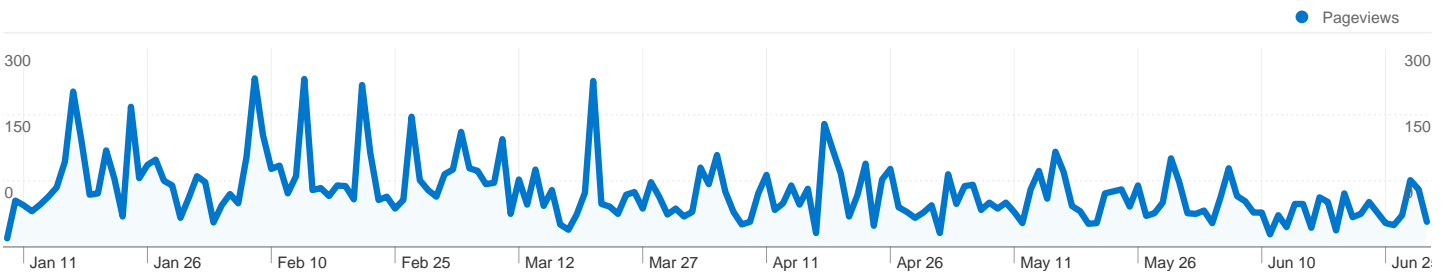

837 people visited this site

 **3,720** Visits

 **837** Absolute Unique Visitors

 **14,608** Pageviews

 **3.93** Average Pageviews

 **00:02:03** Time on Site

 **10.97%** Bounce Rate

 **22.50%** New Visits

Top Traffic Sources

Sources	Visits	% visits	Keywords	Visits	% visits
(direct) ((none))	2,770	74.46%	kvv eendracht	172	24.68%
google (organic)	694	18.66%	kvve	123	17.65%
koerselonline.be (referral)	165	4.44%	vk de raaf 2010	75	10.76%
oc76.be (referral)	28	0.75%	douchewagen	30	4.30%
sn129w.snt129.mail.live.com	20	0.54%	de gul koersel	28	4.02%

3,720 visits came from 13 countries/territories

Site Usage

Country/Territory	Visits	Pages/Visit	Avg. Time on Site	% New Visits	Bounce Rate
Belgium	3,631	3.95	00:02:01	21.76%	10.49%
Spain	47	3.45	00:05:34	29.79%	6.38%
Netherlands	22	2.27	00:00:30	95.45%	72.73%
United Kingdom	6	4.33	00:01:56	16.67%	0.00%
United States	3	1.33	00:00:07	100.00%	66.67%
Czech Republic	2	9.00	00:06:41	50.00%	0.00%
France	2	3.50	00:00:31	50.00%	0.00%
Germany	2	1.00	00:00:00	100.00%	100.00%
Argentina	1	1.00	00:00:00	100.00%	100.00%

South Africa	1	1.00	00:00:00	100.00%	100.00%
					1 - 10 of 13

Pages on this site were viewed a total of 14,608 times

 **14,608 Pageviews**

 **12,437 Unique Views**

 **10.97% Bounce Rate**

Top Content

Pages	Pageviews	% Pageviews
/	3,466	23.73%
/index.php?option=com_jambook&Itemid=58	2,742	18.77%
/index.php?option=com_content&view=frontpage&Itemid=28	780	5.34%
/index.php?option=com_content&view=category&id=36&Itemid=2	481	3.29%
/index.php?option=com_content&view=article&id=69&Itemid=29	388	2.66%