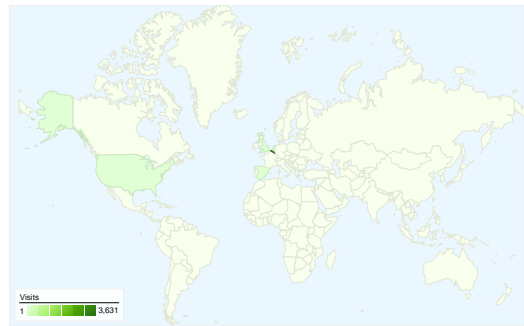

Visitors
837

Map Overlay

Traffic Sources Overview

- **Direct Traffic**
2,770.00 (74.46%)
- **Search Engines**
697.00 (18.74%)
- **Referring Sites**
253.00 (6.80%)

Content Overview

Pages	Pageviews	% Pageviews
/	3,466	23.73%
/index.php?option=com_jambo	2,742	18.77%
/index.php?option=com_conten	780	5.34%
/index.php?option=com_conten	481	3.29%
/index.php?option=com_conten	388	2.66%

All traffic sources sent a total of 3,720 visits

 74.46% Direct Traffic

 6.80% Referring Sites

 18.74% Search Engines

- Direct Traffic
2,770.00 (74.46%)
- Search Engines
697.00 (18.74%)
- Referring Sites
253.00 (6.80%)

Top Traffic Sources

Sources	Visits	% visits	Keywords	Visits	% visits
(direct) ((none))	2,770	74.46%	kvv eendracht	172	24.68%
google (organic)	694	18.66%	kvve	123	17.65%
koerselonline.be (referral)	165	4.44%	vk de raaf 2010	75	10.76%
oc76.be (referral)	28	0.75%	douchewagen	30	4.30%
sn129w.snt129.mail.live.com	20	0.54%	de gul koersel	28	4.02%

3,720 visits came from 13 countries/territories

Site Usage

Country/Territory	Visits	Pages/Visit	Avg. Time on Site	% New Visits	Bounce Rate
Belgium	3,631	3.95	00:02:01	21.76%	10.49%
Spain	47	3.45	00:05:34	29.79%	6.38%
Netherlands	22	2.27	00:00:30	95.45%	72.73%
United Kingdom	6	4.33	00:01:56	16.67%	0.00%
United States	3	1.33	00:00:07	100.00%	66.67%
Czech Republic	2	9.00	00:06:41	50.00%	0.00%
France	2	3.50	00:00:31	50.00%	0.00%
Germany	2	1.00	00:00:00	100.00%	100.00%
Argentina	1	1.00	00:00:00	100.00%	100.00%