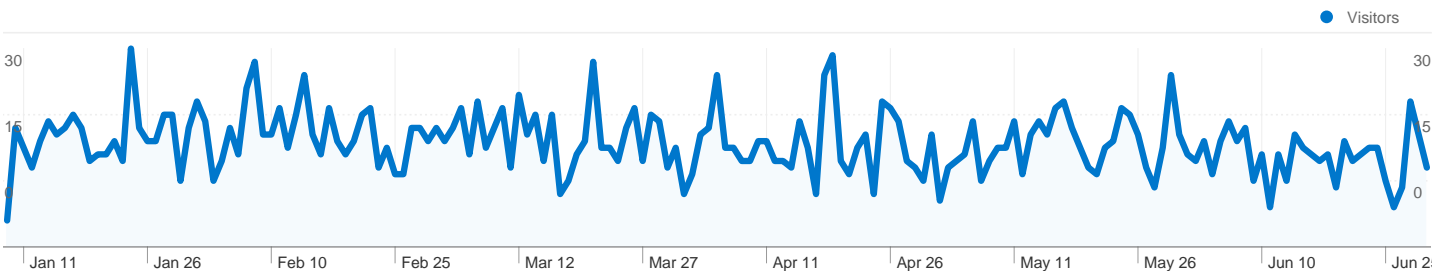

Site Usage

 **3,720** Visits

 **10.97%** Bounce Rate

 **14,608** Pageviews

 **00:02:03** Avg. Time on Site

 **3.93** Pages/Visit

 **22.50%** % New Visits

Visitors Overview

Visitors
837

Map Overlay

Traffic Sources Overview

- **Direct Traffic**
2,770.00 (74.46%)
- **Search Engines**
697.00 (18.74%)
- **Referring Sites**
253.00 (6.80%)

Content Overview

Pages	Pageviews	% Pageviews
/	3,466	23.73%
/index.php?option=com_jambo	2,742	18.77%
/index.php?option=com_conten	780	5.34%
/index.php?option=com_conten	481	3.29%
/index.php?option=com_conten	388	2.66%

837 people visited this site

 **3,720** Visits

 **837** Absolute Unique Visitors

 **14,608** Pageviews

 **3.93** Average Pageviews

 **00:02:03** Time on Site

 **10.97%** Bounce Rate

 **22.50%** New Visits

3,720 visits came from 13 countries/territories

Site Usage

Country/Territory	Visits	Pages/Visit	Avg. Time on Site	% New Visits	Bounce Rate
Belgium	3,631	3.95	00:02:01	21.76%	10.49%
Spain	47	3.45	00:05:34	29.79%	6.38%
Netherlands	22	2.27	00:00:30	95.45%	72.73%
United Kingdom	6	4.33	00:01:56	16.67%	0.00%
United States	3	1.33	00:00:07	100.00%	66.67%
Czech Republic	2	9.00	00:06:41	50.00%	0.00%
France	2	3.50	00:00:31	50.00%	0.00%
Germany	2	1.00	00:00:00	100.00%	100.00%
Argentina	1	1.00	00:00:00	100.00%	100.00%