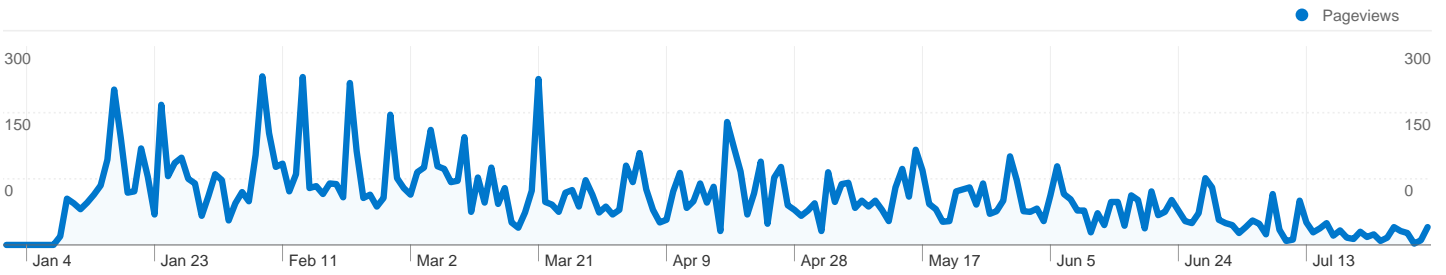

Pages on this site were viewed a total of 15,316 times

15,316 Pageviews

13,020 Unique Views

11.17% Bounce Rate

Top Content

Pages	Pageviews	% Pageviews
/	3,625	23.67%
/index.php?option=com_jambook&Itemid=58	2,871	18.75%
/index.php?option=com_content&view=frontpage&Itemid=28	840	5.48%
/index.php?option=com_content&view=category&id=36&Itemid=2	490	3.20%
/index.php?option=com_content&view=article&id=69&Itemid=29	393	2.57%