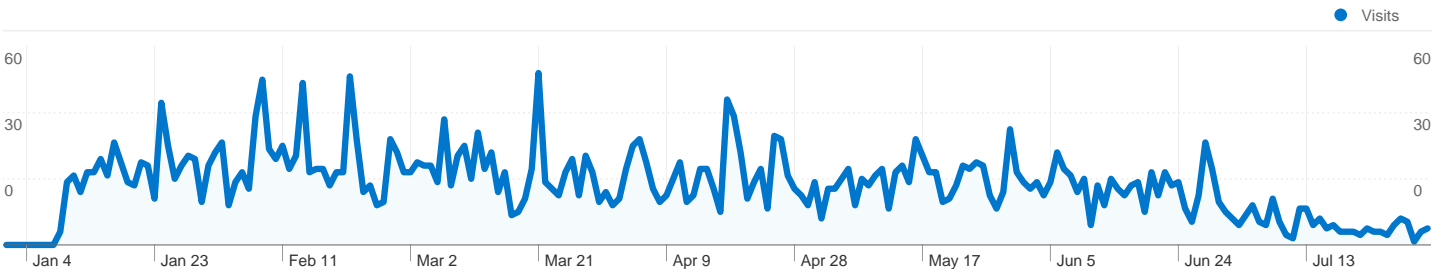

Site Usage

 3,913 Visits	 11.17% Bounce Rate
 15,316 Pageviews	 00:02:02 Avg. Time on Site
 3.91 Pages/Visit	 22.67% % New Visits

Visitors Overview

Map Overlay

Traffic Sources Overview

Content Overview

Pages	Pageviews	% Pageviews
/	3,625	23.67%
/index.php?option=com_jambo	2,871	18.75%
/index.php?option=com_conten	840	5.48%
/index.php?option=com_conten	490	3.20%
/index.php?option=com_conten	393	2.57%

888 people visited this site

 **3,913** Visits

 **888** Absolute Unique Visitors

 **15,316** Pageviews

 **3.91** Average Pageviews

 **00:02:02** Time on Site

 **11.17%** Bounce Rate

 **22.67%** New Visits

All traffic sources sent a total of 3,913 visits

 73.88% Direct Traffic

 7.10% Referring Sites

 19.01% Search Engines

- Direct Traffic
2,891.00 (73.88%)
- Search Engines
744.00 (19.01%)
- Referring Sites
278.00 (7.10%)

3,913 visits came from 16 countries/territories

Site Usage

Country/Territory	Visits	Pages/Visit	Avg. Time on Site	% New Visits	Bounce Rate
Belgium	3,811	3.94	00:02:00	21.94%	10.68%
Spain	48	3.42	00:05:27	29.17%	6.25%
Netherlands	22	2.27	00:00:30	95.45%	72.73%
France	7	3.14	00:01:19	14.29%	0.00%
United Kingdom	7	3.86	00:01:39	28.57%	14.29%
Germany	3	2.33	00:00:47	100.00%	66.67%
United States	3	1.33	00:00:07	100.00%	66.67%
Czech Republic	2	9.00	00:06:41	50.00%	0.00%
Russia	2	1.00	00:00:00	100.00%	100.00%