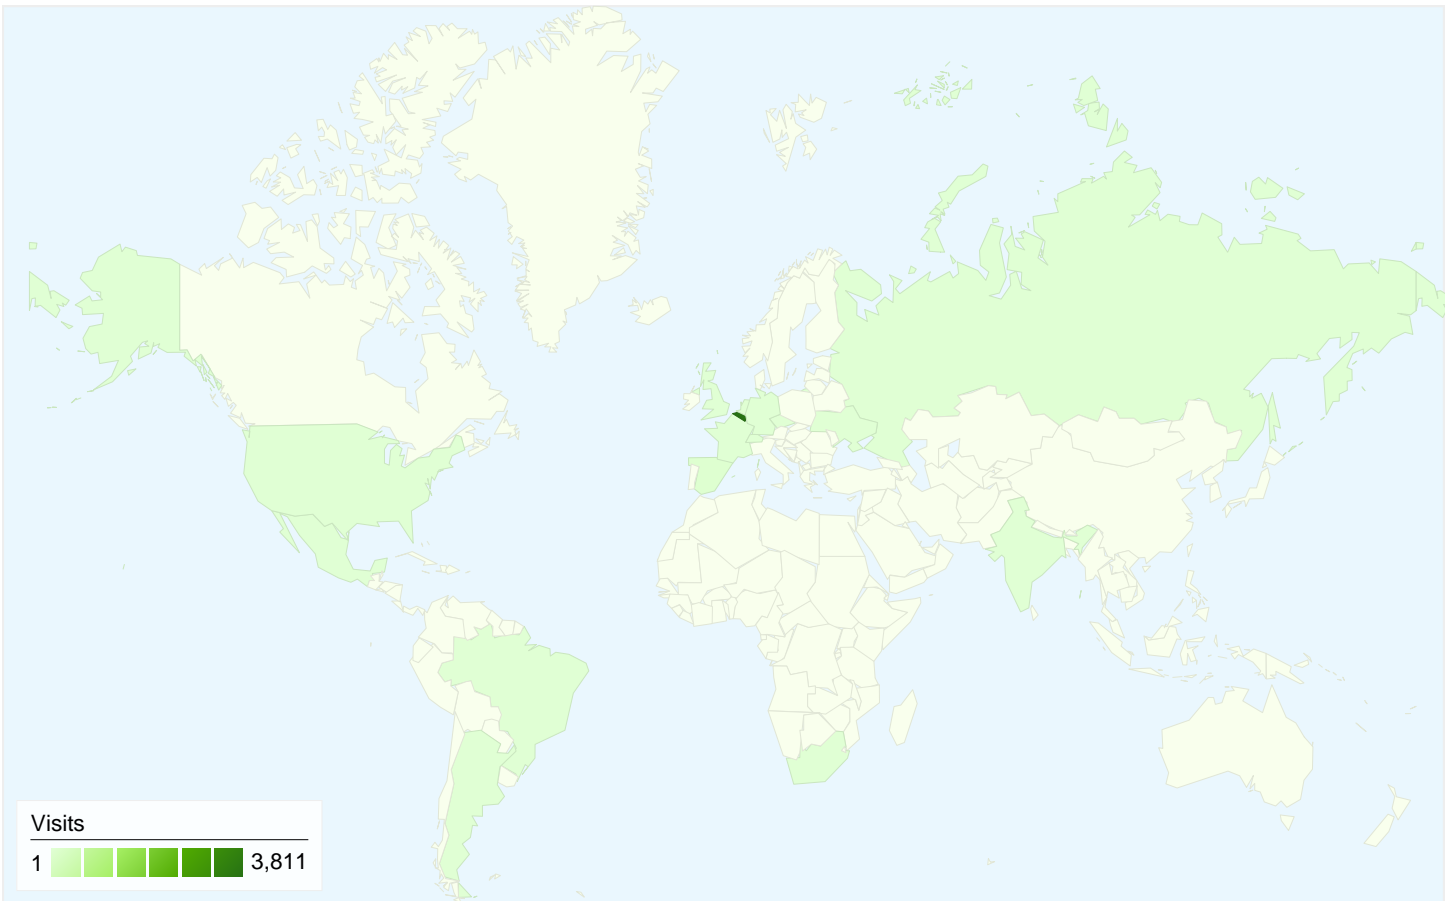

All traffic sources sent a total of 3,913 visits

 73.88% Direct Traffic

 7.10% Referring Sites

 19.01% Search Engines

- Direct Traffic
2,891.00 (73.88%)
- Search Engines
744.00 (19.01%)
- Referring Sites
278.00 (7.10%)

Top Traffic Sources

Sources	Visits	% visits	Keywords	Visits	% visits
(direct) ((none))	2,891	73.88%	kvv eendracht	186	25.00%
google (organic)	741	18.94%	kvve	129	17.34%
koerselonline.be (referral)	183	4.68%	vk de raaf 2010	77	10.35%
oc76.be (referral)	28	0.72%	douchewagen	32	4.30%
sn129w.snt129.mail.live.com	23	0.59%	de gul koersel	28	3.76%

3,913 visits came from 16 countries/territories

Site Usage

Country/Territory	Visits	Pages/Visit	Avg. Time on Site	% New Visits	Bounce Rate
Belgium	3,811	3.94	00:02:00	21.94%	10.68%
Spain	48	3.42	00:05:27	29.17%	6.25%
Netherlands	22	2.27	00:00:30	95.45%	72.73%
France	7	3.14	00:01:19	14.29%	0.00%
United Kingdom	7	3.86	00:01:39	28.57%	14.29%
Germany	3	2.33	00:00:47	100.00%	66.67%
United States	3	1.33	00:00:07	100.00%	66.67%
Czech Republic	2	9.00	00:06:41	50.00%	0.00%
Russia	2	1.00	00:00:00	100.00%	100.00%