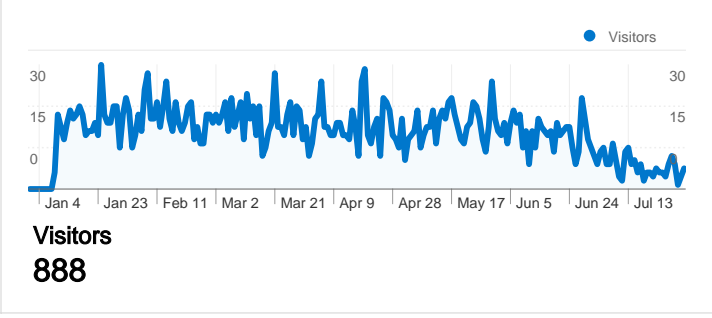

Site Usage

 3,913 Visits	 11.17% Bounce Rate
 15,316 Pageviews	 00:02:02 Avg. Time on Site
 3.91 Pages/Visit	 22.67% % New Visits

Visitors Overview

Map Overlay

Traffic Sources Overview

Content Overview

Pages	Pageviews	% Pageviews
/	3,625	23.67%
/index.php?option=com_jambo	2,871	18.75%
/index.php?option=com_conten	840	5.48%
/index.php?option=com_conten	490	3.20%
/index.php?option=com_conten	393	2.57%

888 people visited this site

 **3,913** Visits

 **888** Absolute Unique Visitors

 **15,316** Pageviews

 **3.91** Average Pageviews

 **00:02:02** Time on Site

 **11.17%** Bounce Rate

 **22.67%** New Visits

All traffic sources sent a total of 3,913 visits

 73.88% Direct Traffic

 7.10% Referring Sites

 19.01% Search Engines

- Direct Traffic
2,891.00 (73.88%)
- Search Engines
744.00 (19.01%)
- Referring Sites
278.00 (7.10%)

3,913 visits came from 16 countries/territories

Site Usage

Country/Territory	Visits	Pages/Visit	Avg. Time on Site	% New Visits	Bounce Rate
Belgium	3,811	3.94	00:02:00	21.94%	10.68%
Spain	48	3.42	00:05:27	29.17%	6.25%
Netherlands	22	2.27	00:00:30	95.45%	72.73%
France	7	3.14	00:01:19	14.29%	0.00%
United Kingdom	7	3.86	00:01:39	28.57%	14.29%
Germany	3	2.33	00:00:47	100.00%	66.67%
United States	3	1.33	00:00:07	100.00%	66.67%
Czech Republic	2	9.00	00:06:41	50.00%	0.00%
Russia	2	1.00	00:00:00	100.00%	100.00%