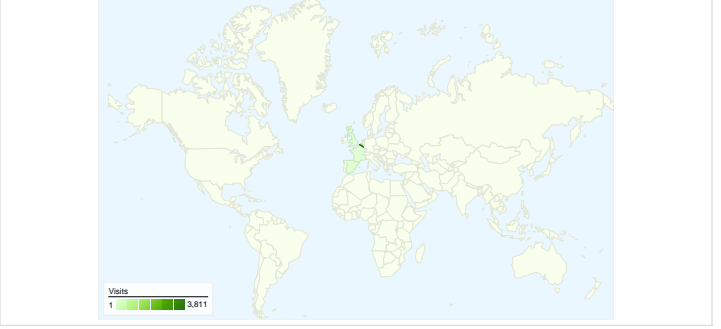

Site Usage

 3,913 Visits	 11.17% Bounce Rate
 15,316 Pageviews	 00:02:02 Avg. Time on Site
 3.91 Pages/Visit	 22.67% % New Visits

Visitors Overview

Map Overlay

Traffic Sources Overview

Content Overview

Pages	Pageviews	% Pageviews
/	3,625	23.67%
/index.php?option=com_jambo	2,871	18.75%
/index.php?option=com_conten	840	5.48%
/index.php?option=com_conten	490	3.20%
/index.php?option=com_conten	393	2.57%

888 people visited this site

 **3,913** Visits

 **888** Absolute Unique Visitors

 **15,316** Pageviews

 **3.91** Average Pageviews

 **00:02:02** Time on Site

 **11.17%** Bounce Rate

 **22.67%** New Visits

All traffic sources sent a total of 3,913 visits

 73.88% Direct Traffic

 7.10% Referring Sites

 19.01% Search Engines

- Direct Traffic
2,891.00 (73.88%)
- Search Engines
744.00 (19.01%)
- Referring Sites
278.00 (7.10%)

3,913 visits came from 16 countries/territories

Site Usage

Country/Territory	Visits	Pages/Visit	Avg. Time on Site	% New Visits	Bounce Rate
Belgium	3,811	3.94	00:02:00	21.94%	10.68%
Spain	48	3.42	00:05:27	29.17%	6.25%
Netherlands	22	2.27	00:00:30	95.45%	72.73%
France	7	3.14	00:01:19	14.29%	0.00%
United Kingdom	7	3.86	00:01:39	28.57%	14.29%
Germany	3	2.33	00:00:47	100.00%	66.67%
United States	3	1.33	00:00:07	100.00%	66.67%
Czech Republic	2	9.00	00:06:41	50.00%	0.00%
Russia	2	1.00	00:00:00	100.00%	100.00%