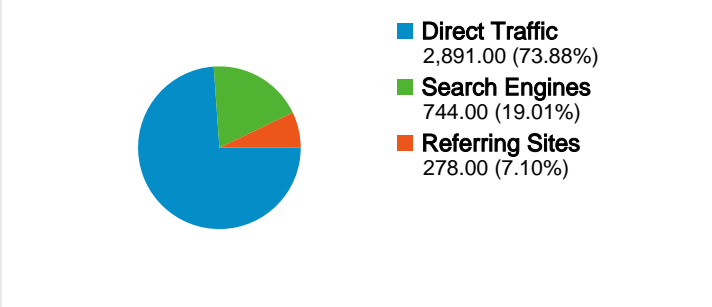

Site Usage

 3,913 Visits	 11.17% Bounce Rate
 15,316 Pageviews	 00:02:02 Avg. Time on Site
 3.91 Pages/Visit	 22.67% % New Visits

Visitors Overview

Map Overlay

Traffic Sources Overview

Content Overview

Pages	Pageviews	% Pageviews
/	3,625	23.67%
/index.php?option=com_jambo	2,871	18.75%
/index.php?option=com_conten	840	5.48%
/index.php?option=com_conten	490	3.20%
/index.php?option=com_conten	393	2.57%

888 people visited this site

 **3,913** Visits

 **888** Absolute Unique Visitors

 **15,316** Pageviews

 **3.91** Average Pageviews

 **00:02:02** Time on Site

 **11.17%** Bounce Rate

 **22.67%** New Visits

Top Traffic Sources

Sources	Visits	% visits	Keywords	Visits	% visits
(direct) ((none))	2,891	73.88%	kvv eendracht	186	25.00%
google (organic)	741	18.94%	kvve	129	17.34%
koerselonline.be (referral)	183	4.68%	vk de raaf 2010	77	10.35%
oc76.be (referral)	28	0.72%	douchewagen	32	4.30%
sn129w.snt129.mail.live.com	23	0.59%	de gul koersel	28	3.76%

3,913 visits came from 16 countries/territories

Site Usage

Country/Territory	Visits	Pages/Visit	Avg. Time on Site	% New Visits	Bounce Rate
Belgium	3,811	3.94	00:02:00	21.94%	10.68%
Spain	48	3.42	00:05:27	29.17%	6.25%
Netherlands	22	2.27	00:00:30	95.45%	72.73%
France	7	3.14	00:01:19	14.29%	0.00%
United Kingdom	7	3.86	00:01:39	28.57%	14.29%
Germany	3	2.33	00:00:47	100.00%	66.67%
United States	3	1.33	00:00:07	100.00%	66.67%
Czech Republic	2	9.00	00:06:41	50.00%	0.00%
Russia	2	1.00	00:00:00	100.00%	100.00%