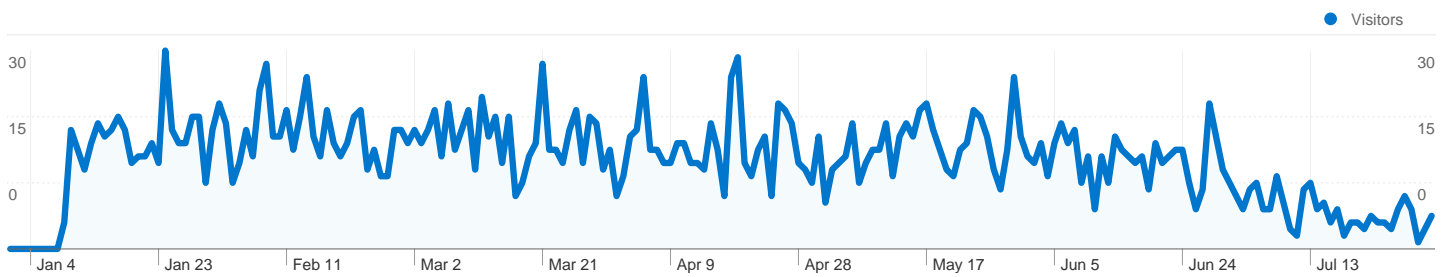

Site Usage

 3,913 Visits	 11.17% Bounce Rate
 15,316 Pageviews	 00:02:02 Avg. Time on Site
 3.91 Pages/Visit	 22.67% % New Visits

Visitors Overview

Map Overlay

Traffic Sources Overview

Content Overview

Pages	Pageviews	% Pageviews
/	3,625	23.67%
/index.php?option=com_jambo	2,871	18.75%
/index.php?option=com_conten	840	5.48%
/index.php?option=com_conten	490	3.20%
/index.php?option=com_conten	393	2.57%

888 people visited this site

 **3,913** Visits

 **888** Absolute Unique Visitors

 **15,316** Pageviews

 **3.91** Average Pageviews

 **00:02:02** Time on Site

 **11.17%** Bounce Rate

 **22.67%** New Visits

All traffic sources sent a total of 3,913 visits

 73.88% Direct Traffic

 7.10% Referring Sites

 19.01% Search Engines

- Direct Traffic
2,891.00 (73.88%)
- Search Engines
744.00 (19.01%)
- Referring Sites
278.00 (7.10%)

3,913 visits came from 16 countries/territories

Site Usage

Country/Territory	Visits	Pages/Visit	Avg. Time on Site	% New Visits	Bounce Rate
Belgium	3,811	3.94	00:02:00	21.94%	10.68%
Spain	48	3.42	00:05:27	29.17%	6.25%
Netherlands	22	2.27	00:00:30	95.45%	72.73%
France	7	3.14	00:01:19	14.29%	0.00%
United Kingdom	7	3.86	00:01:39	28.57%	14.29%
Germany	3	2.33	00:00:47	100.00%	66.67%
United States	3	1.33	00:00:07	100.00%	66.67%
Czech Republic	2	9.00	00:06:41	50.00%	0.00%
Russia	2	1.00	00:00:00	100.00%	100.00%